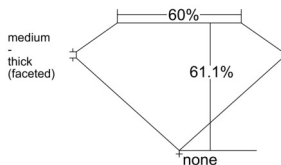

GIA®

FACSIMILE

GIA REPORT 2235879042

Verify this report at GIA.edu

GIA NATURAL DIAMOND DOSSIER®

February 17, 2026
GIA Report Number 2235879042
Shape and Cutting Style ..... Heart Brilliant
Measurements ..... 5.21 x 6.20 x 3.78 mm

GRADING RESULTS

Carat Weight ..... 0.72 carat
Color Grade ..... G
Clarity Grade VS1

ADDITIONAL GRADING INFORMATION

Polish ..... Excellent
Symmetry ..... Excellent
Fluorescence ..... None
Clarity Characteristics ..... Feather, Pinpoint
Inscription(s): GIA 2235879042

PROPORTIONS

Profile not to actual proportions

GRADING SCALES

GIA COLOR SCALE		GIA CLARITY SCALE			
COLORLESS	D	VERY VERY SLIGHTLY INCLUDED	FLAWLESS		
	E		INTERNALLY FLAWLESS		
	F	VERY SLIGHTLY INCLUDED	VVS₁		
	G		VVS₂		
	H		VS₁		
	NEAR COLORLESS	I	SLIGHTLY INCLUDED	VS₂	
		J		SI₁	
		FAINT	K	INCLUDED	SI₂
			L		I₁
			M		I₂
VERT LIGHT	N	INCLUDED	I₃		
	O				
	P				
	Q				
	R				
LIGHT	S				
	T				
	U				
	V				
	W				
X					
Y					
Z