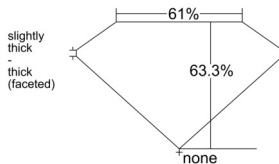

GIA®

FACSIMILE

GIA REPORT 2235876912

Verify this report at GIA.edu

GIA NATURAL DIAMOND DOSSIER®

February 13, 2026
GIA Report Number 2235876912
Shape and Cutting Style ..... Pear Brilliant
Measurements ..... 7.76 x 4.88 x 3.09 mm

GRADING RESULTS

Carat Weight ..... 0.72 carat
Color Grade I
Clarity Grade VS1

ADDITIONAL GRADING INFORMATION

Polish ..... Excellent
Symmetry ..... Excellent
Fluorescence ..... None
Clarity Characteristics ..... Crystal, Cloud, Pinpoint
Inscription(s): GIA 2235876912

PROPORTIONS

Profile not to actual proportions

GRADING SCALES

GIA COLOR SCALE		GIA CLARITY SCALE			
COLORLESS	D	VERY VERY SLIGHTLY INCLUDED	FLAWLESS		
	E		INTERNALLY FLAWLESS		
	F	VERY SLIGHTLY INCLUDED	VS₁		
	G		VS₂		
	H		VS₁		
	NEAR COLORLESS	I	SLIGHTLY INCLUDED	SI₁	
		J		SI₂	
		FAINT	K	INCLUDED	I₁
			L		I₂
			M		I₃
VERT LIGHT	N				
	O				
	P				
	Q				
	R				
	S				
	T				
LIGHT	U				
	V				
	W				
	X				
Y					
Z