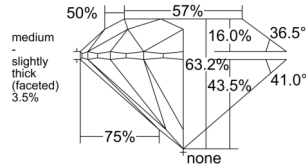

GIA®

FACSIMILE

GIA REPORT 2235872199

Verify this report at gia.edu

GIA NATURAL DIAMOND DOSSIER®

February 12, 2026
GIA Report Number 2235872199
Shape and Cutting Style ..... Round Brilliant
Measurements ..... 5.86 - 5.91 x 3.72 mm

GRADING RESULTS

Carat Weight ..... 0.80 carat
Color Grade ..... H
Clarity Grade S11
Cut Grade ..... Excellent

ADDITIONAL GRADING INFORMATION

Polish ..... Excellent
Symmetry ..... Excellent
Fluorescence ..... None
Clarity Characteristics ..... Cloud
Inscription(s): GIA 2235872199

PROPORTIONS

GRADING SCALES

GIA COLOR SCALE	GIA CLARITY SCALE	GIA CUT SCALE
D	FLAWLESS	EXCELLENT
E	INTERNALLY FLAWLESS	
F	VVS₁	VERY GOOD
G		
H	VVS₂	GOOD
I	VS₁	
J	VS₂	FAIR
K	SI₁	
L	SI₂	POOR
M	I₁	
N	I₂	
O	I₃	
P		
Q		
R		
S		
T		
U		
V		
W		
X		
Y		
Z