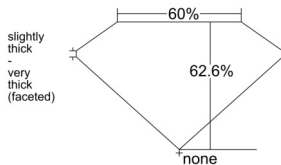

GIA®

FACSIMILE

GIA REPORT 2235872124

Verify this report at GIA.edu

GIA NATURAL DIAMOND DOSSIER®

February 12, 2026
GIA Report Number 2235872124
Shape and Cutting Style ..... Marquise Brilliant
Measurements ..... 9.01 x 4.94 x 3.09 mm

GRADING RESULTS

Carat Weight ..... 0.80 carat
Color Grade ..... F
Clarity Grade VVS1

ADDITIONAL GRADING INFORMATION

Polish ..... Excellent
Symmetry ..... Excellent
Fluorescence ..... None
Clarity Characteristics ..... Pinpoint
Inscription(s): GIA 2235872124

PROPORTIONS

Profile not to actual proportions

GRADING SCALES

GIA COLOR SCALE		GIA CLARITY SCALE		
NEAR COLORLESS	D	VERY SLIGHTLY INCLUDED	FLAWLESS	
	E		INTERNALLY FLAWLESS	
	F	INCLUDED	VVS₁	
	G		VVS₂	
	H		VS₁	
	FAINT	I	VERY SLIGHTLY INCLUDED	VS₂
		J		SI₁
		K	INCLUDED	SI₂
		L		I₁
		M		I₂
N		I₃		
VERT LIGHT	O			
	P			
	Q			
	R			
	S			
	T			
LIGHT	U			
	V			
	W			
	X			
	Y			
	Z