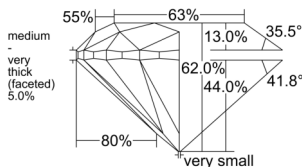

GIA®

FACSIMILE

GIA REPORT 2235869201

Verify this report at GIA.edu

GIA NATURAL DIAMOND DOSSIER®

February 09, 2026
GIA Report Number 2235869201
Shape and Cutting Style ..... Round Brilliant
Measurements ..... 6.05 - 6.23 x 3.81 mm

GRADING RESULTS

Carat Weight ..... 0.90 carat
Color Grade ..... F
Clarity Grade VVS2
Cut Grade ..... Good

ADDITIONAL GRADING INFORMATION

Polish ..... Good
Symmetry ..... Fair
Fluorescence ..... None
Clarity Characteristics ..... Pinpoint, Cloud
Inscription(s): GIA 2235869201

PROPORTIONS

Profile to actual proportions