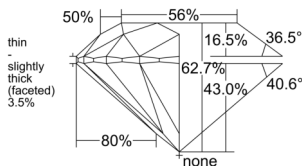

GIA®

FACSIMILE

GIA REPORT 2235868251

Verify this report at GIA.edu

GIA NATURAL DIAMOND DOSSIER®

February 06, 2026

GIA Report Number 2235868251

Shape and Cutting Style ..... Round Brilliant

Measurements ..... 5.76 - 5.80 x 3.62 mm

GRADING RESULTS

Carat Weight ..... 0.75 carat

Color Grade I

Clarity Grade VS1

Cut Grade ..... Excellent

ADDITIONAL GRADING INFORMATION

Polish ..... Excellent

Symmetry ..... Excellent

Fluorescence ..... None

Clarity Characteristics..... Cloud, Feather, Indented Natural

Inscription(s): GIA 2235868251

PROPORTIONS

Profile to actual proportions