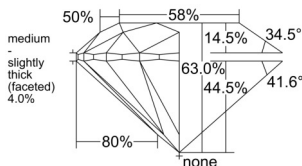

GIA®

FACSIMILE

GIA REPORT 2235861264

Verify this report at GIA.edu

GIA NATURAL DIAMOND DOSSIER®

February 03, 2026

GIA Report Number 2235861264

Shape and Cutting Style ..... Round Brilliant

Measurements ..... 5.63 - 5.67 x 3.56 mm

GRADING RESULTS

Carat Weight ..... 0.70 carat

Color Grade ..... H

Clarity Grade SI2

Cut Grade ..... Excellent

ADDITIONAL GRADING INFORMATION

Polish ..... Excellent

Symmetry ..... Excellent

Fluorescence ..... None

Clarity Characteristics ..... Crystal, Cloud

Inscription(s): GIA 2235861264

PROPORTIONS

Profile to actual proportions

GRADING SCALES

GIA COLOR SCALE

COLORLESS	D
	E
	F
	G
	H
	I
	J
NEAR COLORLESS	K
	L
	M
	N
	O
	P
	R
	S
	T
	U
	V
	W
	X
	Y
LIGHT	Z

GIA CLARITY SCALE

FLAWLESS	INTERNAL FLAWLESS	
		FLAWLESS
VERY VERY SLIGHTLY INCLUDED	VVS₁	
	VVS₂	
VERY SLIGHTLY INCLUDED	VS₁	
	VS₂	
SLIGHTLY INCLUDED	SI₁	
	SI₂	
INCLUDED	I₁	
	I₂	
	I₃	

GIA CUT SCALE

EXCELLENT
VERY GOOD
GOOD
FAIR
POOR