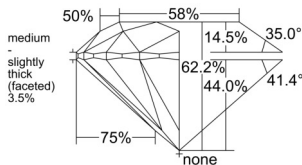

GIA®

FACSIMILE

GIA REPORT 2235845931

Verify this report at GIA.edu

GIA NATURAL DIAMOND DOSSIER®

January 21, 2026
GIA Report Number 2235845931
Shape and Cutting Style ..... Round Brilliant
Measurements ..... 4.65 - 4.69 x 2.90 mm

GRADING RESULTS

Carat Weight ..... 0.39 carat
Color Grade ..... D
Clarity Grade ..... Flawless
Cut Grade ..... Excellent

ADDITIONAL GRADING INFORMATION

Polish ..... Excellent
Symmetry ..... Excellent
Fluorescence ..... None
Clarity Characteristics ..... None
Inscription(s): GIA 2235845931

PROPORTIONS

Profile to actual proportions