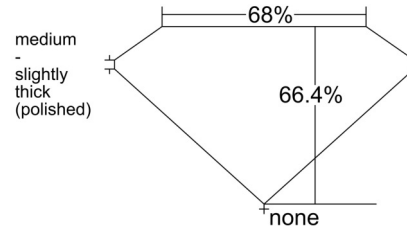

PROPORTIONS

Profile not to actual proportions