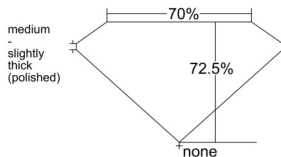

GIA®

FACSIMILE

GIA REPORT 2235838736

Verify this report at GIA.edu

GIA NATURAL DIAMOND DOSSIER®

January 14, 2026
GIA Report Number 2235838736
Shape and Cutting Style ..... Square Modified Brilliant
Measurements ..... 4.54 x 4.46 x 3.23 mm

GRADING RESULTS

Carat Weight ..... 0.54 carat
Color Grade ..... D
Clarity Grade VS1

ADDITIONAL GRADING INFORMATION

Polish ..... Very Good
Symmetry ..... Very Good
Fluorescence ..... None
Clarity Characteristics..... Crystal, Pinpoint
Inscription(s): GIA 2235838736

PROPORTIONS

Profile not to actual proportions

GRADING SCALES

GIA COLOR SCALE		GIA CLARITY SCALE			
COLORLESS	D	VERY VERY SLIGHTLY INCLUDED	FLAWLESS		
	E		INTERNALLY FLAWLESS		
	F		VVS₁		
	NEAR COLORLESS	G	VERY SLIGHTLY INCLUDED	VVS₂	
		H		VS₁	
		FAINT	I	SLIGHTLY INCLUDED	VS₂
			J		SI₁
			K	SI₂	
	LIGHT	L	INCLUDED	I₁	
		M		I₂	
N		I₃			
O					
P					
Q					
R					
S					
T					
U					
V					
W					
X					
Y					
Z