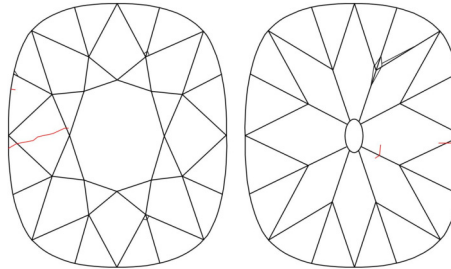

**GIA NATURAL DIAMOND GRADING REPORT**

January 07, 2026  
 GIA Report Number ..... 2235836111  
 Shape and Cutting Style ..... Old Mine Brilliant  
 Measurements ..... 12.13 x 10.45 x 7.04 mm

**GRADING RESULTS**

Carat Weight ..... 6.15 carat  
 Color Grade ..... J  
 Clarity Grade ..... SI2

**ADDITIONAL GRADING INFORMATION**

Polish ..... Very Good  
 Symmetry ..... Good  
 Fluorescence ..... None  
 Inscription(s): GIA 2235836111  
**Comments:** Additional extra facets are not shown.

**PROPORTIONS**

Profile not to actual proportions

**CLARITY CHARACTERISTICS**

**KEY TO SYMBOLS\***

-  Feather
-  Extra Facet

**GRADING SCALES**

GIA COLOR SCALE		GIA CLARITY SCALE	
COLOURLESS	D	VERY VERY SLIGHTLY INCLUDED	FLAWLESS
	E		INTERNALLY FLAWLESS
	F		VVS <sub>1</sub>
NEAR COLOURLESS	G	VERY SLIGHTLY INCLUDED	VVS <sub>2</sub>
	H		VS <sub>1</sub>
	I		VS <sub>2</sub>
FANT	J	SLIGHTLY INCLUDED	SI <sub>1</sub>
	K		SI <sub>2</sub>
	L		I <sub>1</sub>
VERY LIGHT	M	INCLUDED	I <sub>2</sub>
	N		I <sub>3</sub>
	O		
LIGHT	P		
	Q		
	R		
	S		
	T		
	U		
	V		
W			
X			
Y			
Z			