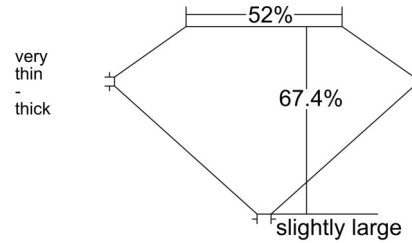

**GIA NATURAL DIAMOND GRADING REPORT**

January 07, 2026  
 GIA Report Number ..... 2235836111  
 Shape and Cutting Style ..... Old Mine Brilliant  
 Measurements ..... 12.13 x 10.45 x 7.04 mm

**GRADING RESULTS**

Carat Weight ..... 6.15 carat  
 Color Grade ..... J  
 Clarity Grade ..... SI2

**ADDITIONAL GRADING INFORMATION**

Polish ..... Very Good  
 Symmetry ..... Good  
 Fluorescence ..... None  
 Inscription(s): GIA 2235836111  
**Comments:** Additional extra facets are not shown.

**PROPORTIONS**

Profile not to actual proportions

**CLARITY CHARACTERISTICS**

**KEY TO SYMBOLS\***

-  Feather
-  Extra Facet

**GRADING SCALES**

GIA COLOR SCALE		GIA CLARITY SCALE	
COLOURLESS	D	VERY VERY SLIGHTLY INCLUDED	FLAWLESS
	E		INTERNALLY FLAWLESS
	F		VVS <sub>1</sub>
NEAR COLOURLESS	G	VERY SLIGHTLY INCLUDED	VVS <sub>2</sub>
	H		VS <sub>1</sub>
	I		VS <sub>2</sub>
FANT	J	SLIGHTLY INCLUDED	SI <sub>1</sub>
	K		SI <sub>2</sub>
	L		I <sub>1</sub>
VERY LIGHT	M	INCLUDED	I <sub>2</sub>
	N		I <sub>3</sub>
	O		
LIGHT	P		
	Q		
	R		
	S		
	T		
	U		
	V		
W			
X			
Y			
Z			