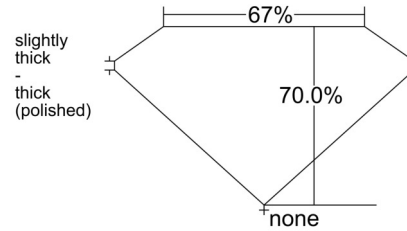

GIA NATURAL DIAMOND GRADING REPORT

January 06, 2026
 GIA Report Number 2235832669
 Shape and Cutting Style Emerald Cut
 Measurements 6.52 x 4.86 x 3.40 mm

GRADING RESULTS

Carat Weight 1.01 carat
 Color Grade F
 Clarity Grade VVS2

PROPORTIONS

Profile not to actual proportions

CLARITY CHARACTERISTICS

KEY TO SYMBOLS*

- Feather
- Pinpoint

* Red symbols denote internal characteristics (inclusions). Green or black symbols denote external characteristics (blemishes). Diagram is an approximate representation of the diamond, and symbols shown indicate type, position, and approximate size of clarity characteristics. All clarity characteristics may not be shown. Details of finish are not shown.