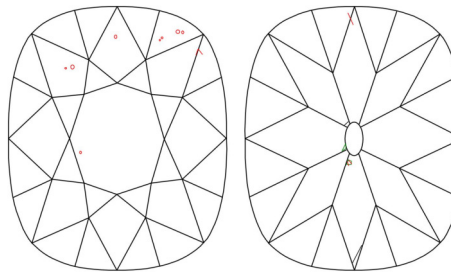

Carat Weight ..... 2.04 carat  
 Color Grade ..... Fancy Deep Brownish Orangy Yellow  
 Color Origin ..... Natural  
 Color Distribution ..... Even  
 Clarity Grade ..... VS2  
 Proportions:

Profile not to actual proportions

GIA COLORED DIAMOND SCALE

Illustration of GIA fancy color grade interrelationships

GIA CLARITY SCALE

FLAWLESS
INTERNALLY FLAWLESS
VVS <sub>1</sub>
VVS <sub>2</sub>
VS <sub>1</sub>
VS <sub>2</sub>
SI <sub>1</sub>
SI <sub>2</sub>
I <sub>1</sub>
I <sub>2</sub>
I <sub>3</sub>

CLARITY CHARACTERISTICS

KEY TO SYMBOLS\*

- Crystal
- △ Extra Facet
- ~ Feather
- ◐ Cavity
- △ Natural

\* Red symbols denote internal characteristics (inclusions). Green or black symbols denote external characteristics (blemishes). Diagram is an approximate representation of the diamond, and symbols shown indicate type, position, and approximate size of clarity characteristics. All clarity characteristics may not be shown. Details of finish are not shown.