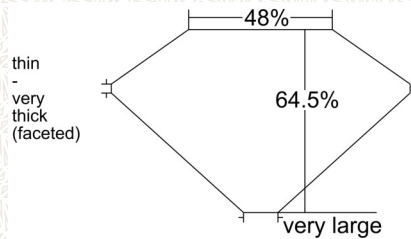

GIA NATURAL COLORED DIAMOND REPORT

January 05, 2026  
 Report Type ..... Grading Report  
 GIA Report Number ..... 2235816630  
 Shape and Cutting Style ..... Old Mine Brilliant  
 Measurements ..... 8.07 x 7.34 x 4.73 mm

Carat Weight ..... 2.04 carat  
 Color Grade ..... Fancy Deep Brownish Orangy Yellow  
 Color Origin ..... Natural  
 Color Distribution ..... Even  
 Clarity Grade ..... VS2  
 Proportions:

Profile not to actual proportions