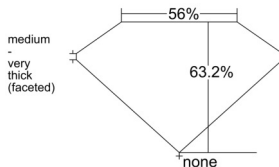

GIA®

FACSIMILE

GIA REPORT 2235816222

Verify this report at GIA.edu

GIA NATURAL DIAMOND DOSSIER®

December 15, 2025
GIA Report Number 2235816222
Shape and Cutting Style ..... Oval Brilliant
Measurements ..... 6.23 x 4.45 x 2.81 mm

GRADING RESULTS

Carat Weight ..... 0.50 carat
Color Grade I
Clarity Grade VVS1

ADDITIONAL GRADING INFORMATION

Polish ..... Excellent
Symmetry ..... Good
Fluorescence ..... None
Clarity Characteristics ..... Pinpoint
Inscription(s): GIA 2235816222

PROPORTIONS

Profile not to actual proportions

GRADING SCALES

GIA COLOR SCALE		GIA CLARITY SCALE			
COLORLESS	D	VERY VERY SLIGHTLY INCLUDED	FLAWLESS		
	E		INTERNALLY FLAWLESS		
	F		VVS₁		
	NEAR COLORLESS	G	VERY SLIGHTLY INCLUDED	VVS₂	
		H		VS₁	
		FAINT	I	SLIGHTLY INCLUDED	VS₂
			J		SI₁
	K		SI₂		
	VERT LIGHT		L	INCLUDED	I₁
			M		I₂
N			I₃		
O					
P					
Q					
R					
LIGHT	S				
	T				
	U				
	V				
	W				
	X				
Y					
Z