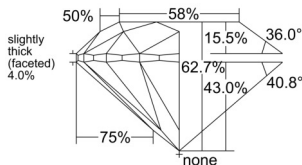

GIA®

FACSIMILE

GIA REPORT 2235814854

Verify this report at GIA.edu

GIA NATURAL DIAMOND DOSSIER®

December 16, 2025
GIA Report Number 2235814854
Shape and Cutting Style ..... Round Brilliant
Measurements ..... 5.87 - 5.92 x 3.69 mm

GRADING RESULTS

Carat Weight ..... 0.80 carat
Color Grade ..... D
Clarity Grade ..... Internally Flawless
Cut Grade ..... Excellent

ADDITIONAL GRADING INFORMATION

Polish ..... Excellent
Symmetry ..... Excellent
Fluorescence ..... None
Clarity Characteristics ..... Minor Details of Polish
Inscription(s): GIA 2235814854

PROPORTIONS

Profile to actual proportions

GRADING SCALES

GIA COLOR SCALE	GIA CLARITY SCALE	GIA CUT SCALE
D	FLAWLESS	EXCELLENT
E	INTERNALLY FLAWLESS	
F	VVS₁	VERY GOOD
G		
H	VS₁	GOOD
I		
J	VS₂	FAIR
K		
L	SI₁	POOR
M		
N	I₁	
O		
P	I₂	
Q		
R	I₃	
S		
T		
U		
V		
W		
X		
Y		
Z