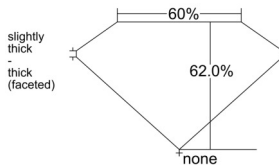

GIA®

FACSIMILE

GIA REPORT 2235814790

Verify this report at GIA.edu

GIA NATURAL DIAMOND DOSSIER®

December 15, 2025
GIA Report Number 2235814790
Shape and Cutting Style ..... Heart Brilliant
Measurements ..... 5.56 x 6.66 x 4.13 mm

GRADING RESULTS

Carat Weight ..... 0.91 carat
Color Grade ..... E
Clarity Grade VS1

ADDITIONAL GRADING INFORMATION

Polish ..... Very Good
Symmetry ..... Very Good
Fluorescence ..... Faint
Clarity Characteristics ..... Crystal, Pinpoint
Inscription(s): GIA 2235814790

PROPORTIONS

Profile not to actual proportions

GRADING SCALES

GIA COLOR SCALE		GIA CLARITY SCALE	
COLORLESS	D	VERY VERY SLIGHTLY INCLUDED	FLAWLESS
	E		INTERNALLY FLAWLESS
	F		VVS₁
	G		VVS₂
	H		VS₁
	I		VS₂
	J		SI₁
	K		SI₂
	L		I₁
	M		I₂
NEAR COLORLESS	N	SLIGHTLY INCLUDED	I₃
	O		
	P		
	Q		
FAINT	R		
	S		
	T		
	U		
VERT LIGHT	V		
	W		
	X		
	Y		
LIGHT	Z