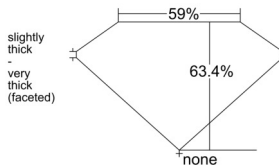

GIA®

FACSIMILE

GIA REPORT 2235814706

Verify this report at GIA.edu

GIA NATURAL DIAMOND DOSSIER®

December 11, 2025
GIA Report Number 2235814706
Shape and Cutting Style ..... Heart Brilliant
Measurements ..... 5.49 x 6.56 x 4.16 mm

GRADING RESULTS

Carat Weight ..... 0.90 carat
Color Grade ..... J
Clarity Grade VVS1

ADDITIONAL GRADING INFORMATION

Polish ..... Excellent
Symmetry ..... Excellent
Fluorescence ..... Faint
Clarity Characteristics ..... Pinpoint
Inscription(s): GIA 2235814706

PROPORTIONS

Profile not to actual proportions

GRADING SCALES

GIA COLOR SCALE		GIA CLARITY SCALE		
COLORLESS	D	VERY SLIGHTLY INCLUDED	FLAWLESS	
	E		INTERNALLY FLAWLESS	
	F		VVS₁	
	G		VVS₂	
	NEAR COLORLESS	H	VERY SLIGHTLY INCLUDED	VS₁
		I		VS₂
		J	SLIGHTLY INCLUDED	S₁
		K		S₂
	FAINT	L	INCLUDED	I₁
		M		I₂
N		I₃		
VERT LIGHT		O	LIGHT	
		P		
		Q		
		R		
		S		
	T