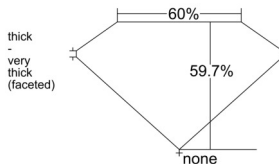

GIA®

FACSIMILE

GIA REPORT 2235814638

Verify this report at gia.edu

GIA NATURAL DIAMOND DOSSIER®

December 11, 2025
GIA Report Number 2235814638
Shape and Cutting Style ..... Heart Brilliant
Measurements ..... 5.24 x 6.21 x 3.70 mm

GRADING RESULTS

Carat Weight ..... 0.71 carat
Color Grade ..... D
Clarity Grade VS1

ADDITIONAL GRADING INFORMATION

Polish ..... Excellent
Symmetry ..... Excellent
Fluorescence ..... Faint
Clarity Characteristics ..... Crystal, Pinpoint
Inscription(s): GIA 2235814638

PROPORTIONS

Profile not to actual proportions

GRADING SCALES

GIA COLOR SCALE		GIA CLARITY SCALE	
COLORLESS	D	VERY VERY SLIGHTLY INCLUDED	FLAWLESS
	E		INTERNALLY FLAWLESS
	F		VVS₁
	G		VVS₂
	H		VS₁
	I		VS₂
	J		SI₁
	K		SI₂
	L		I₁
	M		I₂
NEAR COLORLESS	N	SLIGHTLY INCLUDED	I₃
	O		
	P		
	Q		
FAINT	R		
	S		
	T		
	U		
VERY LIGHT	V		
	W		
	X		
	Y		
LIGHT	Z