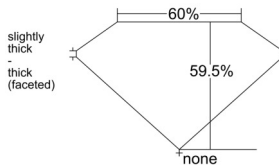

GIA®

FACSIMILE

GIA REPORT 2235814518

Verify this report at gia.edu

GIA NATURAL DIAMOND DOSSIER®

December 15, 2025
GIA Report Number 2235814518
Shape and Cutting Style ..... Heart Brilliant
Measurements ..... 4.93 x 5.45 x 3.24 mm

GRADING RESULTS

Carat Weight ..... 0.50 carat
Color Grade ..... G
Clarity Grade ..... Internally Flawless

ADDITIONAL GRADING INFORMATION

Polish ..... Very Good
Symmetry ..... Excellent
Fluorescence ..... None
Clarity Characteristics ..... Minor Details of Polish
Inscription(s): GIA 2235814518

PROPORTIONS

Profile not to actual proportions

GRADING SCALES

GIA COLOR SCALE		GIA CLARITY SCALE	
COLORLESS	D	VERY VERY SLIGHTLY INCLUDED	FLAWLESS
	E		INTERNALLY FLAWLESS
	F		VVS₁
	G		VVS₂
	H		VS₁
	I		VS₂
	J		SI₁
	K		SI₂
	L		I₁
	M		I₂
NEAR COLORLESS	N	SLIGHTLY INCLUDED	I₃
	O		
	P		
	Q		
FAINT	R		
	S		
	T		
	U		
VERT LIGHT	V		
	W		
	X		
	Y		
LIGHT	Z