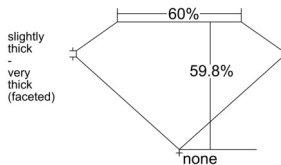

GIA®

FACSIMILE

GIA REPORT 2235812803

Verify this report at GIA.edu

GIA NATURAL DIAMOND DOSSIER®

December 12, 2025
GIA Report Number 2235812803
Shape and Cutting Style ..... Heart Brilliant
Measurements ..... 5.17 x 6.10 x 3.65 mm

GRADING RESULTS

Carat Weight ..... 0.70 carat
Color Grade I
Clarity Grade VVS1

ADDITIONAL GRADING INFORMATION

Polish ..... Excellent
Symmetry ..... Very Good
Fluorescence ..... None
Clarity Characteristics ..... Feather
Inscription(s): GIA 2235812803

PROPORTIONS

Profile not to actual proportions

GRADING SCALES

GIA COLOR SCALE		GIA CLARITY SCALE			
COLORLESS	D	VERY VERY SLIGHTLY INCLUDED	FLAWLESS		
	E		INTERNALLY FLAWLESS		
	F	VERY SLIGHTLY INCLUDED	VVS₁		
	G		VVS₂		
	H		VS₁		
	NEAR COLORLESS	I	SLIGHTLY INCLUDED	VS₂	
		J		SI₁	
		FAINT	K	INCLUDED	SI₂
			L		I₁
			M		I₂
VERT LIGHT	N	LIGHT	I₃		
	O				
	P				
	Q				
	R