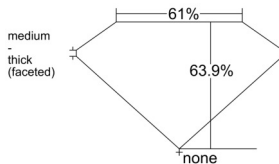

GIA®

FACSIMILE

GIA REPORT 2235812534

Verify this report at GIA.edu

GIA NATURAL DIAMOND DOSSIER®

December 12, 2025
GIA Report Number 2235812534
Shape and Cutting Style ..... Pear Brilliant
Measurements ..... 7.80 x 4.88 x 3.12 mm

GRADING RESULTS

Carat Weight ..... 0.70 carat
Color Grade ..... F
Clarity Grade VVS1

ADDITIONAL GRADING INFORMATION

Polish ..... Excellent
Symmetry ..... Excellent
Fluorescence ..... None
Clarity Characteristics ..... Cloud, Cavity
Inscription(s): GIA 2235812534

PROPORTIONS

Profile not to actual proportions

GRADING SCALES

GIA COLOR SCALE		GIA CLARITY SCALE			
COLORLESS	D	VERY VERY SLIGHTLY INCLUDED	FLAWLESS		
	E		INTERNALLY FLAWLESS		
	F		VVS₁		
	G		VVS₂		
	NEAR COLORLESS	H	VERY SLIGHTLY INCLUDED	VS₁	
		I		VS₂	
		FAINT	J	SLIGHTLY INCLUDED	S₁
			K		S₂
	L		I₁		
	M		I₂		
N	I₃				
O					
VERT LIGHT	P	INCLUDED			
	Q				
	R				
	S				
	T				
	U				
	V				
LIGHT	W				
	X				
	Y				
	Z