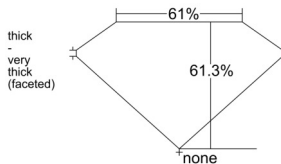

GIA®

FACSIMILE

GIA REPORT 2235809516

Verify this report at GIA.edu

GIA NATURAL DIAMOND DOSSIER®

December 09, 2025
GIA Report Number 2235809516
Shape and Cutting Style ..... Heart Brilliant
Measurements ..... 5.91 x 6.40 x 3.93 mm

GRADING RESULTS

Carat Weight ..... 0.90 carat
Color Grade ..... G
Clarity Grade VVS2

ADDITIONAL GRADING INFORMATION

Polish ..... Excellent
Symmetry ..... Very Good
Fluorescence ..... Faint
Clarity Characteristics ..... Needle, Pinpoint
Inscription(s): GIA 2235809516

PROPORTIONS

Profile not to actual proportions

GRADING SCALES

GIA COLOR SCALE		GIA CLARITY SCALE	
COLORLESS	D	VERY VERY SLIGHTLY INCLUDED	FLAWLESS
	E		INTERNALLY FLAWLESS
	F		VVS₁
	G		VVS₂
	H		VS₁
	I		VS₂
	J		SI₁
	K		SI₂
	L		I₁
	M		I₂
NEAR COLORLESS	N	SLIGHTLY INCLUDED	I₃
	O		
	P		
	Q		
FAINT	R		
	S		
	T		
	U		
VERT LIGHT	V		
	W		
	X		
	Y		
LIGHT	Z