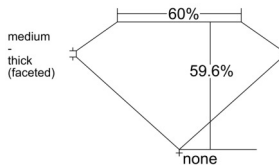

GIA®

FACSIMILE

GIA REPORT 2235809492

Verify this report at GIA.edu

GIA NATURAL DIAMOND DOSSIER®

December 09, 2025
GIA Report Number 2235809492
Shape and Cutting Style ..... Heart Brilliant
Measurements ..... 5.39 x 6.34 x 3.78 mm

GRADING RESULTS

Carat Weight ..... 0.76 carat
Color Grade ..... D
Clarity Grade VVS1

ADDITIONAL GRADING INFORMATION

Polish ..... Excellent
Symmetry ..... Excellent
Fluorescence ..... None
Clarity Characteristics ..... Pinpoint
Inscription(s): GIA 2235809492

PROPORTIONS

Profile not to actual proportions

GRADING SCALES

GIA COLOR SCALE		GIA CLARITY SCALE	
COLORLESS	D	VERY VERY SLIGHTLY INCLUDED	FLAWLESS
	E		INTERNALLY FLAWLESS
	F		VVS₁
	G		VVS₂
	H		VS₁
	I		VS₂
	J		SI₁
	K		SI₂
	L		I₁
	M		I₂
NEAR COLORLESS	N	SLIGHTLY INCLUDED	I₃
	O		
	P		
	Q		
FAINT	R		
	S		
	T		
	U		
VERT LIGHT	V		
	W		
	X		
	Y		
LIGHT	Z