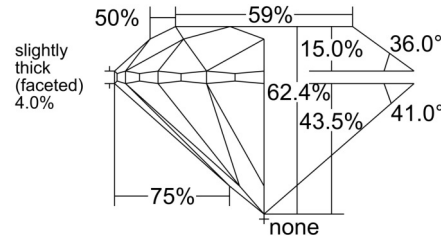

GIA NATURAL DIAMOND GRADING REPORT

December 11, 2025  
 GIA Report Number ..... 2235809466  
 Shape and Cutting Style ..... Round Brilliant  
 Measurements ..... 9.23 - 9.28 x 5.77 mm

GRADING RESULTS

Carat Weight ..... 3.10 carat  
 Color Grade ..... G  
 Clarity Grade ..... VS2  
 Cut Grade ..... Excellent

PROPORTIONS

Profile to actual proportions

CLARITY CHARACTERISTICS

KEY TO SYMBOLS\*

- Cloud
- Crystal

\* Red symbols denote internal characteristics (inclusions). Green or black symbols denote external characteristics (blemishes). Diagram is an approximate representation of the diamond, and symbols shown indicate type, position, and approximate size of clarity characteristics. All clarity characteristics may not be shown. Details of finish are not shown.