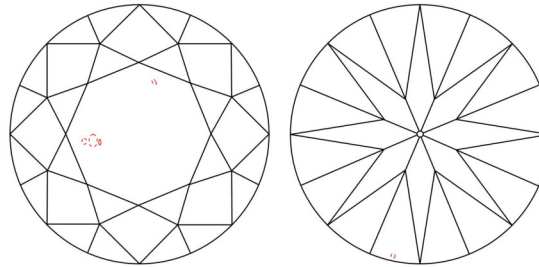

GIA NATURAL DIAMOND GRADING REPORT

December 11, 2025  
 GIA Report Number ..... 2235809466  
 Shape and Cutting Style ..... Round Brilliant  
 Measurements ..... 9.23 - 9.28 x 5.77 mm

GRADING RESULTS

Carat Weight ..... 3.10 carat  
 Color Grade ..... G  
 Clarity Grade ..... VS2  
 Cut Grade ..... Excellent

PROPORTIONS

Profile to actual proportions

CLARITY CHARACTERISTICS

KEY TO SYMBOLS\*

- Cloud
- Crystal

\* Red symbols denote internal characteristics (inclusions). Green or black symbols denote external characteristics (blemishes). Diagram is an approximate representation of the diamond, and symbols shown indicate type, position, and approximate size of clarity characteristics. All clarity characteristics may not be shown. Details of finish are not shown.