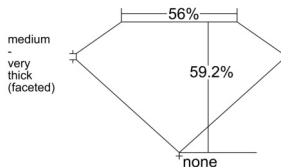

GIA®

FACSIMILE

GIA REPORT 2235807943

Verify this report at GIA.edu

GIA NATURAL DIAMOND DOSSIER®

December 08, 2025
GIA Report Number 2235807943
Shape and Cutting Style ..... Heart Brilliant
Measurements ..... 5.46 x 6.02 x 3.56 mm

GRADING RESULTS

Carat Weight ..... 0.70 carat
Color Grade ..... G
Clarity Grade VS1

ADDITIONAL GRADING INFORMATION

Polish ..... Excellent
Symmetry ..... Excellent
Fluorescence ..... Faint
Clarity Characteristics ..... Cloud, Feather, Pinpoint
Inscription(s): GIA 2235807943

PROPORTIONS

Profile not to actual proportions

GRADING SCALES

GIA COLOR SCALE		GIA CLARITY SCALE			
COLORLESS	D	VERY VERY SLIGHTLY INCLUDED	FLAWLESS		
	E		INTERNALLY FLAWLESS		
	F	VERY SLIGHTLY INCLUDED	VVS₁		
	G		VVS₂		
	H		VS₁		
	NEAR COLORLESS	I	SLIGHTLY INCLUDED	VS₂	
		J		SI₁	
		FAINT	K	INCLUDED	SI₂
			L		I₁
			M		I₂
VERT LIGHT	N	LIGHT	I₃		
	O				
	P				
	Q				
	R