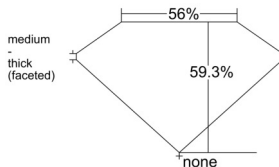

GIA®

FACSIMILE

GIA REPORT 2235807847

Verify this report at GIA.edu

GIA NATURAL DIAMOND DOSSIER®

December 05, 2025
GIA Report Number 2235807847
Shape and Cutting Style ..... Heart Brilliant
Measurements ..... 5.33 x 6.28 x 3.72 mm

GRADING RESULTS

Carat Weight ..... 0.73 carat
Color Grade ..... G
Clarity Grade VVS1

ADDITIONAL GRADING INFORMATION

Polish ..... Excellent
Symmetry ..... Excellent
Fluorescence ..... None
Clarity Characteristics ..... Cloud
Inscription(s): GIA 2235807847

PROPORTIONS

Profile not to actual proportions

GRADING SCALES

GIA COLOR SCALE		GIA CLARITY SCALE			
COLORLESS	D	VERY VERY SLIGHTLY INCLUDED	FLAWLESS		
	E		INTERNALLY FLAWLESS		
	F	VERY SLIGHTLY INCLUDED	VVS₁		
	G		VVS₂		
	H		VS₁		
	NEAR COLORLESS	I	SLIGHTLY INCLUDED	VS₂	
		J		SI₁	
		FAINT	K	INCLUDED	SI₂
			L		I₁
			M		I₂
VERT LIGHT	N	LIGHT	I₃		
	O				
	P				
	Q				
	R