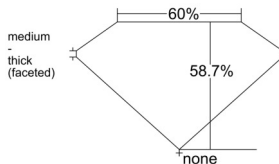

GIA®

FACSIMILE

GIA REPORT 2235807758

Verify this report at GIA.edu

GIA NATURAL DIAMOND DOSSIER®

December 05, 2025
GIA Report Number 2235807758
Shape and Cutting Style ..... Heart Brilliant
Measurements ..... 5.20 x 5.80 x 3.40 mm

GRADING RESULTS

Carat Weight ..... 0.58 carat
Color Grade ..... E
Clarity Grade VS1

ADDITIONAL GRADING INFORMATION

Polish ..... Very Good
Symmetry ..... Very Good
Fluorescence ..... Faint
Clarity Characteristics..... Crystal, Needle, Cloud, Pinpoint
Inscription(s): GIA 2235807758

PROPORTIONS

Profile not to actual proportions

GRADING SCALES

GIA COLOR SCALE		GIA CLARITY SCALE	
COLORLESS	D	VERY VERY SLIGHTLY INCLUDED	FLAWLESS
	E		INTERNALLY FLAWLESS
	F		VVS₁
	G		VVS₂
	H		VS₁
	I		VS₂
	J		SI₁
	K		SI₂
	L		I₁
	M		I₂
NEAR COLORLESS	N	SLIGHTLY INCLUDED	I₃
	O		
	P		
	Q		
FAINT	R		
	S		
	T		
	U		
VERT LIGHT	V		
	W		
	X		
	Y		
LIGHT	Z