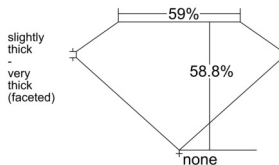

GIA®

FACSIMILE

GIA REPORT 2235804582

Verify this report at GIA.edu

GIA NATURAL DIAMOND DOSSIER®

December 04, 2025
GIA Report Number 2235804582
Shape and Cutting Style ..... Heart Brilliant
Measurements ..... 4.85 x 5.72 x 3.36 mm

GRADING RESULTS

Carat Weight ..... 0.52 carat
Color Grade ..... F
Clarity Grade VS1

ADDITIONAL GRADING INFORMATION

Polish ..... Very Good
Symmetry ..... Very Good
Fluorescence ..... None
Clarity Characteristics ..... Cloud, Crystal, Needle
Inscription(s): GIA 2235804582

PROPORTIONS

Profile not to actual proportions

GRADING SCALES

GIA COLOR SCALE		GIA CLARITY SCALE			
COLORLESS	D	VERY VERY SLIGHTLY INCLUDED	FLAWLESS		
	E		INTERNALLY FLAWLESS		
	F		VS₁		
	G		VS₂		
	NEAR COLORLESS	H	VERY SLIGHTLY INCLUDED	VS₁	
		I		VS₂	
		J		SI₁	
		K		SI₂	
	FAINT	L	SLIGHTLY INCLUDED	I₁	
		M		I₂	
N		I₃			
VERT LIGHT		O		INCLUDED	
		P			
		Q			
	R				
	S				
	T				
LIGHT	U				
	V				
	W				
	X				
	Y				
	Z