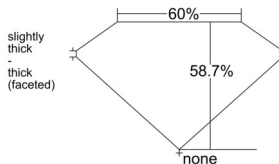

GIA®

FACSIMILE

GIA REPORT 2235801256

Verify this report at GIA.edu

GIA NATURAL DIAMOND DOSSIER®

November 27, 2025
GIA Report Number 2235801256
Shape and Cutting Style ..... Heart Brilliant
Measurements ..... 5.94 x 6.56 x 3.85 mm

GRADING RESULTS

Carat Weight ..... 0.91 carat
Color Grade ..... H
Clarity Grade ..... Internally Flawless

ADDITIONAL GRADING INFORMATION

Polish ..... Excellent
Symmetry ..... Excellent
Fluorescence ..... None
Clarity Characteristics ..... Minor Details of Polish
Inscription(s): GIA 2235801256

PROPORTIONS

Profile not to actual proportions

GRADING SCALES

GIA COLOR SCALE		GIA CLARITY SCALE	
COLORLESS	D	VERY VERY SLIGHTLY INCLUDED	FLAWLESS
	E		INTERNALLY FLAWLESS
	F		VVS₁
	G		VVS₂
	H		VS₁
	I		VS₂
	J		SI₁
	K		SI₂
	L		I₁
	M		I₂
NEAR COLORLESS	N	SLIGHTLY INCLUDED	I₃
	O		
	P		
	Q		
FAINT	R		
	S		
	T		
	U		
VERT LIGHT	V		
	W		
	X		
	Y		
LIGHT	Z