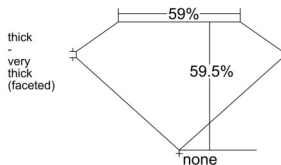

GIA®

FACSIMILE

GIA REPORT 2235801181

Verify this report at GIA.edu

GIA NATURAL DIAMOND DOSSIER®

November 27, 2025
GIA Report Number 2235801181
Shape and Cutting Style ..... Heart Brilliant
Measurements ..... 5.34 x 6.11 x 3.64 mm

GRADING RESULTS

Carat Weight ..... 0.70 carat
Color Grade ..... G
Clarity Grade VVS2

ADDITIONAL GRADING INFORMATION

Polish ..... Excellent
Symmetry ..... Very Good
Fluorescence ..... None
Clarity Characteristics..... Pinpoint, Cloud, Surface Graining
Inscription(s): GIA 2235801181

PROPORTIONS

Profile not to actual proportions

GRADING SCALES

GIA COLOR SCALE		GIA CLARITY SCALE			
COLORLESS	D	VERY VERY SLIGHTLY INCLUDED	FLAWLESS		
	E		INTERNALLY FLAWLESS		
	F	VERY SLIGHTLY INCLUDED	VVS₁		
	G		VVS₂		
	H		VS₁		
	NEAR COLORLESS	I	SLIGHTLY INCLUDED	VS₂	
		J		SI₁	
		FAINT	K	INCLUDED	SI₂
			L		I₁
			M		I₂
VERT LIGHT	N	LIGHT	I₃		
	O				
	P				
	Q				
	R