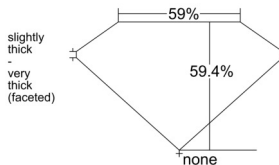

GIA®

FACSIMILE

GIA REPORT 2235800999

Verify this report at GIA.edu

GIA NATURAL DIAMOND DOSSIER®

November 27, 2025
GIA Report Number 2235800999
Shape and Cutting Style ..... Heart Brilliant
Measurements ..... 5.04 x 5.85 x 3.47 mm

GRADING RESULTS

Carat Weight ..... 0.60 carat
Color Grade ..... G
Clarity Grade VS2

ADDITIONAL GRADING INFORMATION

Polish ..... Excellent
Symmetry ..... Very Good
Fluorescence ..... None
Clarity Characteristics..... Crystal, Cloud
Inscription(s): GIA 2235800999

PROPORTIONS

Profile not to actual proportions

GRADING SCALES

GIA COLOR SCALE		GIA CLARITY SCALE	
COLORLESS	D	VERY VERY SLIGHTLY INCLUDED	FLAWLESS
	E		INTERNALLY FLAWLESS
	F		VVS₁
	G		VVS₂
	H		VS₁
	I		VS₂
	J		SI₁
	K		SI₂
	L		I₁
	M		I₂
NEAR COLORLESS	N	SLIGHTLY INCLUDED	I₃
	O		
	P		
	Q		
FAINT	R		
	S		
	T		
	U		
VERT LIGHT	V		
	W		
	X		
	Y		
LIGHT	Z