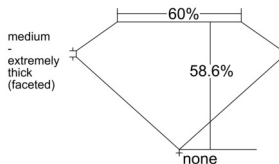

GIA®

FACSIMILE

GIA REPORT 2235800940

Verify this report at GIA.edu

GIA NATURAL DIAMOND DOSSIER®

November 26, 2025
GIA Report Number 2235800940
Shape and Cutting Style ..... Heart Brilliant
Measurements ..... 5.37 x 6.10 x 3.57 mm

GRADING RESULTS

Carat Weight ..... 0.70 carat
Color Grade ..... H
Clarity Grade VVS2

ADDITIONAL GRADING INFORMATION

Polish ..... Excellent
Symmetry ..... Excellent
Fluorescence ..... None
Clarity Characteristics ..... Pinpoint
Inscription(s): GIA 2235800940

PROPORTIONS

Profile not to actual proportions

GRADING SCALES

GIA COLOR SCALE		GIA CLARITY SCALE			
COLORLESS	D	VERY VERY SLIGHTLY INCLUDED	FLAWLESS		
	E		INTERNALLY FLAWLESS		
	F	VERY SLIGHTLY INCLUDED	VVS₁		
	G		VVS₂		
	H		VS₁		
	NEAR COLORLESS	I	SLIGHTLY INCLUDED	VS₂	
		J		SI₁	
		FAINT	K	INCLUDED	SI₂
			L		I₁
			M		I₂
VERT LIGHT			N	INCLUDED	I₃
			O		
			P		
	Q				
LIGHT	R				
	S				
	T				
	U				
	V				
	Z