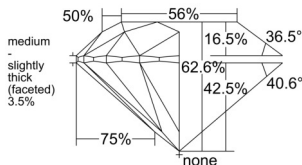

GIA®

FACSIMILE

GIA REPORT 2235797716

Verify this report at GIA.edu

GIA NATURAL DIAMOND DOSSIER®

November 24, 2025
GIA Report Number 2235797716
Shape and Cutting Style ..... Round Brilliant
Measurements ..... 6.21 - 6.26 x 3.90 mm

GRADING RESULTS

Carat Weight ..... 0.94 carat
Color Grade ..... E
Clarity Grade VVS1
Cut Grade ..... Excellent

ADDITIONAL GRADING INFORMATION

Polish ..... Excellent
Symmetry ..... Excellent
Fluorescence ..... Faint
Clarity Characteristics ..... Pinpoint
Inscription(s): GIA 2235797716

PROPORTIONS

GRADING SCALES

GIA COLOR SCALE	GIA CLARITY SCALE	GIA CUT SCALE	
D	FLAWLESS	EXCELLENT	
E	INTERNALLY FLAWLESS		
F		VVS₁	VERY GOOD
G	VVS₂		
H	VS₁	GOOD	
I	VS₂		
J	SI₁	FAIR	
K	SI₂		
L	I₁	POOR	
M			
N			
O	I₂		
P			
Q			
R	I₃		
S			
T			
U			
V			
W			
X			
Y			
Z