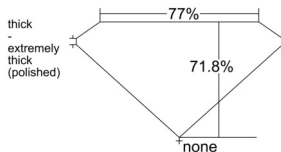

GIA®

FACSIMILE

GIA REPORT 2235796671

Verify this report at GIA.edu

GIA NATURAL DIAMOND DOSSIER®

November 24, 2025
GIA Report Number 2235796671
Shape and Cutting Style ..... Square Modified Brilliant
Measurements ..... 3.96 x 3.80 x 2.73 mm

GRADING RESULTS

Carat Weight ..... 0.34 carat
Color Grade I
Clarity Grade SI1

ADDITIONAL GRADING INFORMATION

Polish ..... Very Good
Symmetry ..... Good
Fluorescence ..... Medium Blue
Clarity Characteristics ..... Feather
Inscription(s): GIA 2235796671

PROPORTIONS

Profile not to actual proportions

GRADING SCALES

GIA COLOR SCALE		GIA CLARITY SCALE			
COLORLESS	D	VERY VERY SLIGHTLY INCLUDED	FLAWLESS		
	E		INTERNALLY FLAWLESS		
	F	VERY SLIGHTLY INCLUDED	VVS₁		
	G		VVS₂		
	H		VS₁		
	NEAR COLORLESS	I	SLIGHTLY INCLUDED	VS₂	
		J		SI₁	
		FAINT	K	INCLUDED	SI₂
			L		I₁
			M		I₂
VERY LIGHT	N	LIGHT	I₃		
	O				
	P				
	Q				
	R