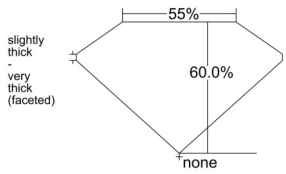

GIA®

FACSIMILE

GIA REPORT 2235796669

Verify this report at GIA.edu

GIA NATURAL DIAMOND DOSSIER®

November 24, 2025
GIA Report Number 2235796669
Shape and Cutting Style ..... Heart Brilliant
Measurements ..... 4.37 x 5.02 x 3.01 mm

GRADING RESULTS

Carat Weight ..... 0.39 carat
Color Grade ..... E
Clarity Grade I1

ADDITIONAL GRADING INFORMATION

Polish ..... Good
Symmetry ..... Good
Fluorescence ..... Strong Blue
Clarity Characteristics ..... Cloud, Crystal
Inscription(s): GIA 2235796669

PROPORTIONS

Profile not to actual proportions

GRADING SCALES

GIA COLOR SCALE		GIA CLARITY SCALE			
COLORLESS	D	VERY VERY SLIGHTLY INCLUDED	FLAWLESS		
	E		INTERNALLY FLAWLESS		
	F	VERY SLIGHTLY INCLUDED	VVS₁		
	G		VVS₂		
	H		VS₁		
	NEAR COLORLESS	I	SLIGHTLY INCLUDED	VS₂	
		J		SI₁	
		FAINT	K	INCLUDED	SI₂
			L		I₁
			M		I₂
VERT LIGHT	N	LIGHT	I₃		
	O				
	P				
	Q				
LIGHT	R				
	S				
	T				
	U				
	V				
	W				
	X				
	Y				
	Z