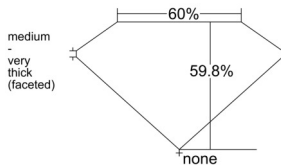

GIA®

FACSIMILE

GIA REPORT 2235796421

Verify this report at GIA.edu

GIA NATURAL DIAMOND DOSSIER®

November 25, 2025
GIA Report Number 2235796421
Shape and Cutting Style ..... Heart Brilliant
Measurements ..... 4.71 x 5.58 x 3.34 mm

GRADING RESULTS

Carat Weight ..... 0.52 carat
Color Grade ..... F
Clarity Grade ..... Internally Flawless

ADDITIONAL GRADING INFORMATION

Polish ..... Excellent
Symmetry ..... Very Good
Fluorescence ..... None
Clarity Characteristics..... Minor Details of Polish
Inscription(s): GIA 2235796421

PROPORTIONS

Profile not to actual proportions

GRADING SCALES

GIA COLOR SCALE		GIA CLARITY SCALE			
COLORLESS	D	VERY VERY SLIGHTLY INCLUDED	FLAWLESS		
	E		INTERNALLY FLAWLESS		
	F		VVS₁		
	NEAR COLORLESS	G	VERY SLIGHTLY INCLUDED	VVS₂	
		H		VS₁	
		FANT	I	SLIGHTLY INCLUDED	VS₂
			J		SI₁
	LIGHT	K	INCLUDED	SI₂	
		L		I₁	
		M		I₂	
VERT LIGHT		N	INCLUDED	I₃	
		O			
		P			
LIGHT		Q			
		R			
	S				
	T				
	U				
	V				
	W				
	X				
	Y				
	Z