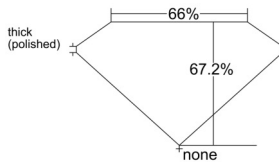

GIA®

FACSIMILE

GIA REPORT 2235796324

Verify this report at GIA.edu

GIA NATURAL DIAMOND DOSSIER®

November 24, 2025
GIA Report Number 2235796324
Shape and Cutting Style ..... Emerald Cut
Measurements ..... 4.86 x 3.13 x 2.10 mm

GRADING RESULTS

Carat Weight ..... 0.31 carat
Color Grade ..... D
Clarity Grade VS2

ADDITIONAL GRADING INFORMATION

Polish ..... Very Good
Symmetry ..... Good
Fluorescence ..... None
Clarity Characteristics ..... Crystal
Inscription(s): GIA 2235796324

PROPORTIONS

Profile not to actual proportions

GRADING SCALES

GIA COLOR SCALE		GIA CLARITY SCALE	
COLORLESS	D	VERY VERY SLIGHTLY INCLUDED	FLAWLESS
	E		INTERNALLY FLAWLESS
	F		VVS₁
	G		VVS₂
	H		VS₁
	I		VS₂
	J		SI₁
	K		SI₂
	L		I₁
	M		I₂
NEAR COLORLESS	N	SLIGHTLY INCLUDED	I₃
	O		
	P		
	Q		
FAINT	R		
	S		
	T		
	U		
VERT LIGHT	V		
	W		
	X		
	Y		
LIGHT	Z