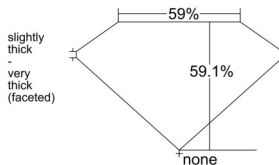

GIA®

FACSIMILE

GIA REPORT 2235792146

Verify this report at GIA.edu

GIA NATURAL DIAMOND DOSSIER®

November 19, 2025
GIA Report Number 2235792146
Shape and Cutting Style ..... Heart Brilliant
Measurements ..... 4.74 x 5.57 x 3.29 mm

GRADING RESULTS

Carat Weight ..... 0.51 carat
Color Grade ..... E
Clarity Grade ..... Internally Flawless

ADDITIONAL GRADING INFORMATION

Polish ..... Excellent
Symmetry ..... Very Good
Fluorescence ..... Faint
Clarity Characteristics ..... Minor Details of Polish
Inscription(s): GIA 2235792146

PROPORTIONS

Profile not to actual proportions

GRADING SCALES

GIA COLOR SCALE		GIA CLARITY SCALE		
NEAR COLORLESS	D	VERY SLIGHTLY INCLUDED	FLAWLESS	
	E		INTERNALLY FLAWLESS	
	F		VVS₁	
	FANT	G	VERY SLIGHTLY INCLUDED	VVS₂
		H		VS₁
		I	SLIGHTLY INCLUDED	VS₂
		J		SI₁
	LIGHT	K	INCLUDED	SI₂
		L		I₁
		M	INCLUDED	I₂
N		I₃		
O				
P				
Q				
R				
S				
T				
U				
V				
W				
X				
Y				
Z