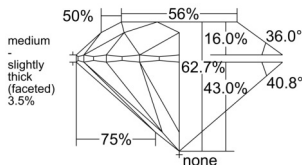

GIA®

FACSIMILE

GIA REPORT 2235790841

Verify this report at GIA.edu

GIA NATURAL DIAMOND DOSSIER®

November 17, 2025
GIA Report Number 2235790841
Shape and Cutting Style ..... Round Brilliant
Measurements ..... 5.38 - 5.39 x 3.38 mm

GRADING RESULTS

Carat Weight ..... 0.60 carat
Color Grade ..... G
Clarity Grade VVS2
Cut Grade ..... Excellent

ADDITIONAL GRADING INFORMATION

Polish ..... Excellent
Symmetry ..... Excellent
Fluorescence ..... Medium Blue
Clarity Characteristics..... Cloud, Pinpoint, Surface Graining
Inscription(s): GIA 2235790841

PROPORTIONS

GRADING SCALES

GIA COLOR SCALE

COLORLESS	D
	E
	F
	G
	H
	I
	J
NEAR COLORLESS	K
	L
FAIN	M
	N
	O
	P
VERY LIGHT	Q
	R
	S
	T
	U
	V
	W
	X
	Y
LIGHT	Z

GIA CLARITY SCALE

FLAWLESS	VERY VERY SLIGHTLY INCLUDED	VVS₁	VVS₂	VS₁	VS₂	SI₁	SI₂	I₁	I₂	I₃	
											VERY SLIGHTLY INCLUDED
INTERNALLY FLAWLESS											

GIA CUT SCALE

EXCELLENT
VERY GOOD
GOOD
FAIR
POOR