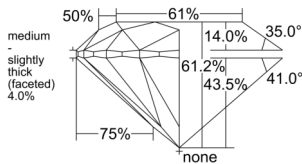

GIA®

FACSIMILE

GIA REPORT 2235790750

Verify this report at GIA.edu

GIA NATURAL DIAMOND DOSSIER®

November 17, 2025
GIA Report Number 2235790750
Shape and Cutting Style ..... Round Brilliant
Measurements ..... 4.48 - 4.51 x 2.75 mm

GRADING RESULTS

Carat Weight ..... 0.34 carat
Color Grade ..... D
Clarity Grade ..... Flawless
Cut Grade ..... Excellent

ADDITIONAL GRADING INFORMATION

Polish ..... Excellent
Symmetry ..... Excellent
Fluorescence ..... None
Clarity Characteristics ..... None
Inscription(s): GIA 2235790750

PROPORTIONS

Profile to actual proportions

GRADING SCALES

GIA COLOR SCALE	GIA CLARITY SCALE	GIA CUT SCALE	
D	FLAWLESS	EXCELLENT	
E	INTERNALLY FLAWLESS		
F		VVS₁	VERY GOOD
G	VVS₂		
H	VS₁	GOOD	
I	VS₂		
J	SI₁	FAIR	
K	SI₂		
L	I₁	POOR	
M			
N			
O	I₂		
P			
Q			
R	I₃		
S			
T			
U			
V			
W			
X			
Y			
Z