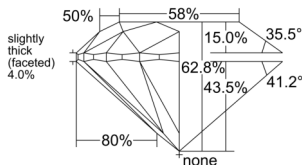

GIA®

FACSIMILE

GIA REPORT 2235784971

Verify this report at GIA.edu

GIA NATURAL DIAMOND DOSSIER®

November 14, 2025
GIA Report Number 2235784971
Shape and Cutting Style ..... Round Brilliant
Measurements ..... 5.78 - 5.81 x 3.64 mm

GRADING RESULTS

Carat Weight ..... 0.76 carat
Color Grade ..... J
Clarity Grade VS1
Cut Grade ..... Excellent

ADDITIONAL GRADING INFORMATION

Polish ..... Excellent
Symmetry ..... Excellent
Fluorescence ..... Faint
Clarity Characteristics..... Needle, Cloud
Inscription(s): GIA 2235784971

PROPORTIONS

Profile to actual proportions

GRADING SCALES

GIA COLOR SCALE	GIA CLARITY SCALE	GIA CUT SCALE
COLOURLESS D	FLAWLESS	EXCELLENT
E	INTERNALLY FLAWLESS	
F	VVS₁	VERY GOOD
G		
H	VS₁	GOOD
I		
J	VS₂	FAIR
K		
L	SI₁	
M		
N	SI₂	POOR
O		
P	I₁	
Q	I₂	
R		
S	I₃	
T		
U		
V		
W		
X		
Y		
Z