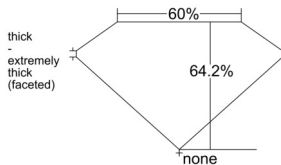

GIA®

FACSIMILE

GIA REPORT 2235784609

Verify this report at GIA.edu

GIA NATURAL DIAMOND DOSSIER®

November 13, 2025
GIA Report Number 2235784609
Shape and Cutting Style ..... Pear Brilliant
Measurements ..... 7.47 x 4.51 x 2.90 mm

GRADING RESULTS

Carat Weight ..... 0.59 carat
Color Grade ..... F
Clarity Grade VVS2

ADDITIONAL GRADING INFORMATION

Polish ..... Good
Symmetry ..... Good
Fluorescence ..... Faint
Clarity Characteristics ..... Pinpoint
Inscription(s): GIA 2235784609

PROPORTIONS

Profile not to actual proportions

GRADING SCALES

GIA COLOR SCALE		GIA CLARITY SCALE			
COLORLESS	D	VERY VERY SLIGHTLY INCLUDED	FLAWLESS		
	E		INTERNALLY FLAWLESS		
	F	VERY SLIGHTLY INCLUDED	VVS₁		
	G		VVS₂		
	H		VS₁		
	NEAR COLORLESS	I	SLIGHTLY INCLUDED	VS₂	
		J		SI₁	
		FAINT	K	INCLUDED	SI₂
			L		I₁
			M		I₂
VERT LIGHT	N	INCLUDED	I₃		
	O				
	P				
	Q				
LIGHT	R				
	S				
	T				
	U				
	V				
	Z