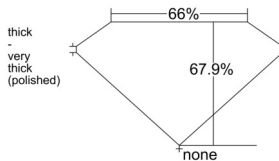

GIA®

FACSIMILE

GIA REPORT 2235783287

Verify this report at GIA.edu

GIA NATURAL DIAMOND DOSSIER®

November 11, 2025
GIA Report Number 2235783287
Shape and Cutting Style ..... Emerald Cut
Measurements ..... 5.99 x 4.35 x 2.95 mm

GRADING RESULTS

Carat Weight ..... 0.78 carat
Color Grade ..... G
Clarity Grade VS1

ADDITIONAL GRADING INFORMATION

Polish ..... Excellent
Symmetry ..... Very Good
Fluorescence ..... None
Clarity Characteristics..... Cloud, Crystal, Pinpoint
Inscription(s): GIA 2235783287

PROPORTIONS

Profile not to actual proportions

GRADING SCALES

GIA COLOR SCALE		GIA CLARITY SCALE			
COLORLESS	D	VERY VERY SLIGHTLY INCLUDED	FLAWLESS		
	E		INTERNALLY FLAWLESS		
	F	VERY SLIGHTLY INCLUDED	VS₁		
	G		VS₂		
	H		VS₁		
	NEAR COLORLESS	I	SLIGHTLY INCLUDED	VS₂	
		J		SI₁	
		FAINT	K	INCLUDED	SI₂
			L		I₁
			M		I₂
VERT LIGHT	N	INCLUDED	I₃		
	O				
	P				
	Q				
	R				
LIGHT	S				
	T				
	U				
	V				
	W				
	X				
	Y				
	Z