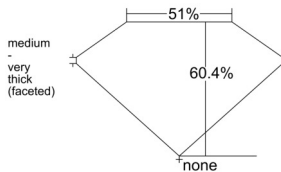

GIA®

FACSIMILE

GIA REPORT 2235783213

Verify this report at GIA.edu

GIA NATURAL DIAMOND DOSSIER®

November 13, 2025
GIA Report Number 2235783213
Shape and Cutting Style ..... Pear Brilliant
Measurements ..... 5.75 x 3.86 x 2.33 mm

GRADING RESULTS

Carat Weight ..... 0.31 carat
Color Grade ..... D
Clarity Grade VS2

ADDITIONAL GRADING INFORMATION

Polish ..... Very Good
Symmetry ..... Good
Fluorescence ..... None
Clarity Characteristics ..... Crystal, Cloud
Inscription(s): GIA 2235783213

PROPORTIONS

Profile not to actual proportions

GRADING SCALES

GIA COLOR SCALE		GIA CLARITY SCALE			
COLORLESS	D	VERY VERY SLIGHTLY INCLUDED	FLAWLESS		
	E		INTERNALLY FLAWLESS		
	F	VERY SLIGHTLY INCLUDED	VVS₁		
	G		VVS₂		
	H		VS₁		
	NEAR COLORLESS	I	SLIGHTLY INCLUDED	VS₂	
		J		SI₁	
		FAINT	K	INCLUDED	SI₂
			L		I₁
			M		I₂
VERT LIGHT	N	LIGHT	I₃		
	O				
	P				
	Q				
	R				
	S