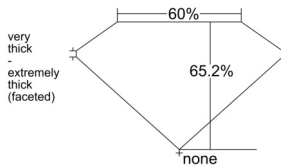

GIA®

FACSIMILE

GIA REPORT 2235779739

Verify this report at GIA.edu

GIA NATURAL DIAMOND DOSSIER®

November 11, 2025
GIA Report Number 2235779739
Shape and Cutting Style ..... Oval Brilliant
Measurements ..... 5.98 x 4.42 x 2.88 mm

GRADING RESULTS

Carat Weight ..... 0.50 carat
Color Grade ..... F
Clarity Grade VVS1

ADDITIONAL GRADING INFORMATION

Polish ..... Very Good
Symmetry ..... Very Good
Fluorescence ..... Faint
Clarity Characteristics..... Feather, Indented Natural
Inscription(s): GIA 2235779739

PROPORTIONS

Profile not to actual proportions

GRADING SCALES

GIA COLOR SCALE		GIA CLARITY SCALE			
COLORLESS	D	VERY VERY SLIGHTLY INCLUDED	FLAWLESS		
	E		INTERNALLY FLAWLESS		
	F	VERY SLIGHTLY INCLUDED	VVS₁		
	G		VVS₂		
	H		VS₁		
	NEAR COLORLESS	I	SLIGHTLY INCLUDED	VS₂	
		J		SI₁	
		FAINT	K	INCLUDED	SI₂
			L		I₁
			M		I₂
VERT LIGHT	N		INCLUDED	I₃	
	O				
	P				
	LIGHT	Q			
		R			
S					
T