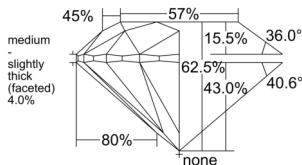

GIA®

FACSIMILE

GIA REPORT 2235777292

Verify this report at GIA.edu

GIA NATURAL DIAMOND DOSSIER®

November 07, 2025
GIA Report Number 2235777292
Shape and Cutting Style ..... Round Brilliant
Measurements ..... 5.87 - 5.92 x 3.68 mm

GRADING RESULTS

Carat Weight ..... 0.80 carat
Color Grade ..... K
Clarity Grade S11
Cut Grade ..... Excellent

ADDITIONAL GRADING INFORMATION

Polish ..... Excellent
Symmetry ..... Excellent
Fluorescence ..... None
Clarity Characteristics ..... Crystal
Inscription(s): GIA 2235777292

PROPORTIONS

Profile to actual proportions