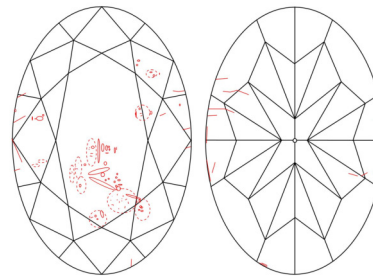

**GIA NATURAL COLORED DIAMOND REPORT**

October 22, 2025  
 Report Type ..... Grading Report  
 GIA Report Number ..... 2235759429  
 Shape and Cutting Style ..... Oval Modified Brilliant  
 Measurements ..... 8.51 x 6.31 x 4.60 mm  
  
 Carat Weight ..... 2.02 carat  
 Color Grade ..... Fancy Intense Yellow  
 Color Origin ..... Natural  
 Color Distribution ..... Even  
 Clarity Grade ..... I1  
 Proportions:

Profile not to actual proportions

Polish ..... Excellent  
 Symmetry ..... Very Good  
 Fluorescence ..... Faint  
 Inscription(s): GIA 2235759429

**Comments:** Additional clouds are not shown. Pinpoints are not shown.

**ADDITIONAL INFORMATION**

**GIA COLORED DIAMOND SCALE**

Illustration of GIA fancy color grade interrelationships

**GIA CLARITY SCALE**

FLAWLESS
INTERNALLY FLAWLESS
VVS <sub>1</sub>
VVS <sub>2</sub>
VS <sub>1</sub>
VS <sub>2</sub>
SI <sub>1</sub>
SI <sub>2</sub>
I <sub>1</sub>
I <sub>2</sub>
I <sub>3</sub>

**CLARITY CHARACTERISTICS**

**KEY TO SYMBOLS\***

- Crystal
- ⊗ Cloud
- ~ Feather
- ∖ Needle

\* Red symbols denote internal characteristics (inclusions). Green or black symbols denote external characteristics (blemishes). Diagram is an approximate representation of the diamond, and symbols shown indicate type, position, and approximate size of clarity characteristics. All clarity characteristics may not be shown. Details of finish are not shown.