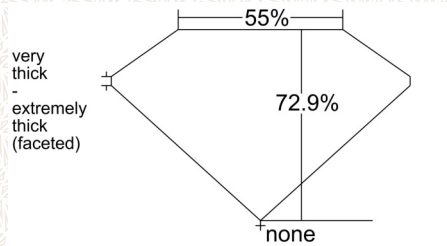

**GIA NATURAL COLORED DIAMOND REPORT**

October 22, 2025  
 Report Type ..... Grading Report  
 GIA Report Number ..... 2235759429  
 Shape and Cutting Style ..... Oval Modified Brilliant  
 Measurements ..... 8.51 x 6.31 x 4.60 mm  
  
 Carat Weight ..... 2.02 carat  
 Color Grade ..... Fancy Intense Yellow  
 Color Origin ..... Natural  
 Color Distribution ..... Even  
 Clarity Grade ..... I1  
 Proportions:

Profile not to actual proportions

Polish ..... Excellent  
 Symmetry ..... Very Good  
 Fluorescence ..... Faint  
 Inscription(s): GIA 2235759429

**Comments:** Additional clouds are not shown. Pinpoints are not shown.

**ADDITIONAL INFORMATION**

**GIA COLORED DIAMOND SCALE**

Illustration of GIA fancy color grade interrelationships

**GIA CLARITY SCALE**

FLAWLESS
INTERNALLY FLAWLESS
VVS <sub>1</sub>
VVS <sub>2</sub>
VS <sub>1</sub>
VS <sub>2</sub>
SI <sub>1</sub>
SI <sub>2</sub>
I <sub>1</sub>
I <sub>2</sub>
I <sub>3</sub>

**CLARITY CHARACTERISTICS**

**KEY TO SYMBOLS\***

- Crystal
- ⊗ Cloud
- ~ Feather
- ∖ Needle

\* Red symbols denote internal characteristics (inclusions). Green or black symbols denote external characteristics (blemishes). Diagram is an approximate representation of the diamond, and symbols shown indicate type, position, and approximate size of clarity characteristics. All clarity characteristics may not be shown. Details of finish are not shown.