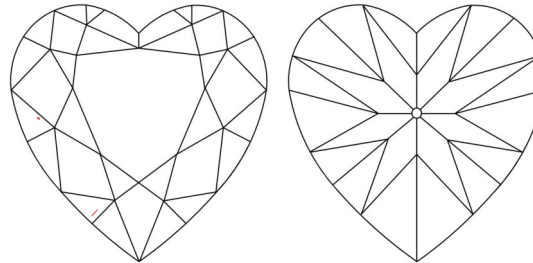

GIA NATURAL DIAMOND GRADING REPORT

September 09, 2025

GIA Report Number *****00763

Shape and Cutting Style Heart Brilliant

Measurements 6.65 x 7.87 x 5.00 mm

GRADING RESULTS

Carat Weight 1.53 carat

Color Grade J

CLARITY CHARACTERISTICS

KEY TO SYMBOLS*

- Crystal
- ~ Feather

* Red symbols denote internal characteristics (inclusions). Green or black symbols denote external characteristics (blemishes). Diagram is an approximate representation of the diamond, and symbols shown indicate type, position, and approximate size of clarity characteristics. All clarity characteristics may not be shown. Details of finish are not shown.