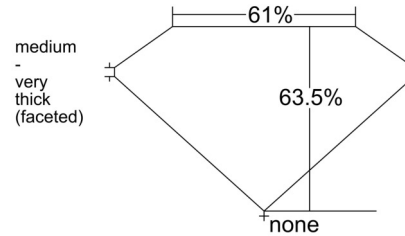

GIA NATURAL DIAMOND GRADING REPORT

September 09, 2025

GIA Report Number *****00763

Shape and Cutting Style Heart Brilliant

Measurements 6.65 x 7.87 x 5.00 mm

GRADING RESULTS

Carat Weight 1.53 carat

Color Grade J

Clarity Grade VS1

ADDITIONAL GRADING INFORMATION

Polish Excellent

Symmetry Excellent

Fluorescence Faint

Inscription(s): GIA *****00763

PROPORTIONS

Profile not to actual proportions

CLARITY CHARACTERISTICS

KEY TO SYMBOLS*

- Crystal
- ~ Feather

* Red symbols denote internal characteristics (inclusions). Green or black symbols denote external characteristics (blemishes). Diagram is an approximate representation of the diamond, and symbols shown indicate type, position, and approximate size of clarity characteristics. All clarity characteristics may not be shown. Details of finish are not shown.