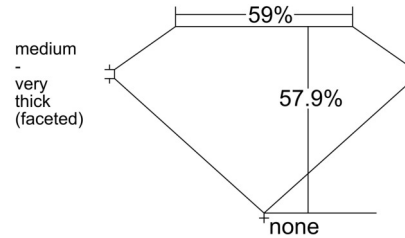

GIA NATURAL DIAMOND GRADING REPORT

September 10, 2025

GIA Report Number *****98100

Shape and Cutting Style Heart Brilliant

Measurements 9.62 x 11.03 x 6.39 mm

GRADING RESULTS

Carat Weight 4.01 carat

Color Grade D

PROPORTIONS

Profile not to actual proportions

CLARITY CHARACTERISTICS

KEY TO SYMBOLS*

-  Cloud
-  Crystal
-  Pinpoint

* Red symbols denote internal characteristics (inclusions). Green or black symbols denote external characteristics (blemishes). Diagram is an approximate representation of the diamond, and symbols shown indicate type, position, and approximate size of clarity characteristics. All clarity characteristics may not be shown. Details of finish are not shown.