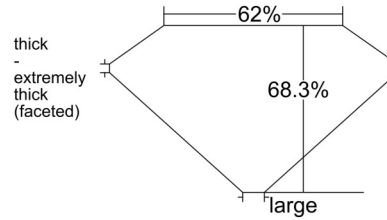

PROPORTIONS

Profile not to actual proportions